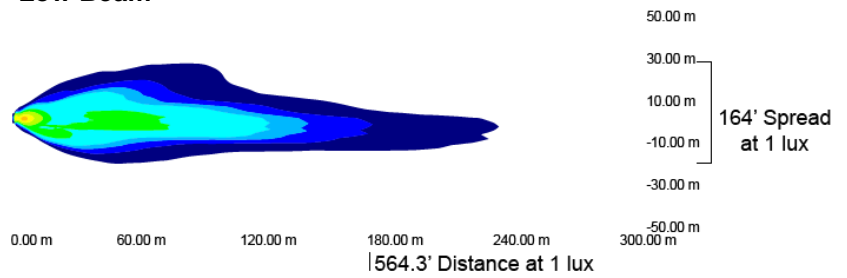

LED HEADLIGHT

BEAM PATTERNS

Low Beam

High Beam

SPECIFICATIONS

WATTAGE	43 W
High Beam LEDs	2x 18 W
Low Beam LEDs	2x 23 W
Effective Lumens	2,947 lm
Raw Lumens	4,210 lm
Voltage	9-32 VDC
Amperage	3.58 A @ 12V
Connector	H4
Weight	0.8 kg
IP Rating	IP68