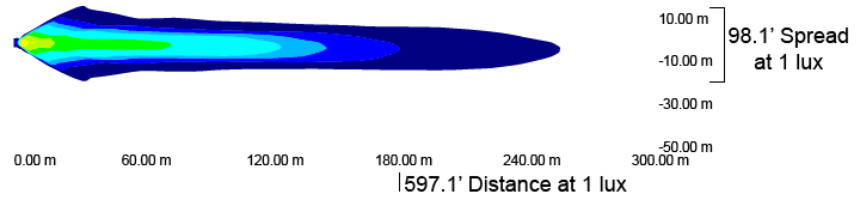

LED HEADLIGHT

BEAM PATTERNS

Low Beam

High Beam

SPECIFICATIONS

WATTAGE	43 W
High Beam LEDs	2x 18 W
Low Beam LEDs	2x 23 W
Effective Lumens	2,947 lm
Raw Lumens	4,210 lm
Voltage	9-32 VDC
Amperage	3.58 A @ 12V
Connector	H4
Weight	0.8 kg
IP Rating	IP68