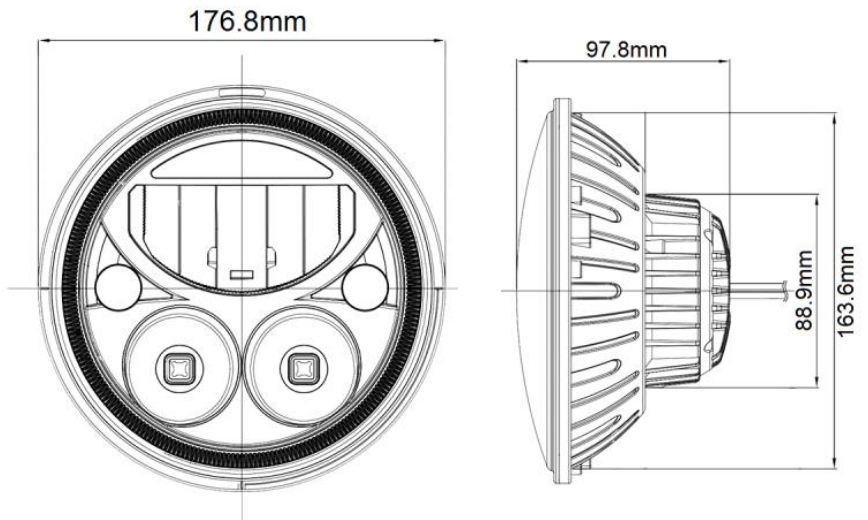

LED HEADLIGHT

BEAM PATTERNS

Low Beam

High Beam

SPECIFICATIONS

WATTAGE	43 W
High Beam LEDs	2x 18 W
Low Beam LEDs	2x 23 W
Effective Lumens	2,947 lm
Raw Lumens	4,210 lm
Voltage	9-32 VDC
Amperage	3.58 A @ 12V
Connector	H4
Weight	0.8 kg
IP Rating	IP68

DIMENSIONS

DOT APPROVED LED HEADLIGHT WITH BRIGHT LED HALO RING

Multiple LEDs Fill in Roadway / Polycarbonate Lens / E-Mark & ADR Models Available / Polished or Black Chrome Available.