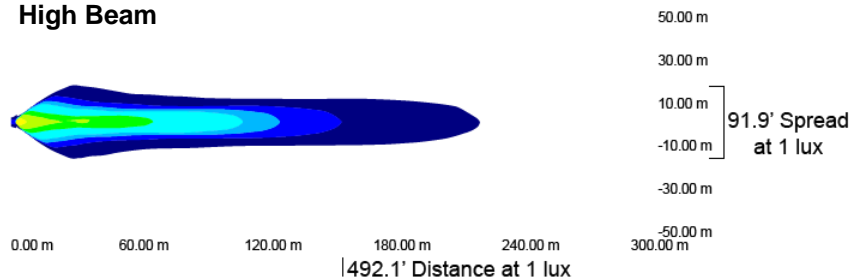

### BEAM PATTERNS

Low Beam

High Beam

### SPECIFICATIONS

WATTAGE	43 W
High Beam LEDs	2x 18 W
Low Beam LEDs	2x 23 W
Effective Lumens	4,210 lm
Raw Lumens	2,910 lm
Voltage	9-32 VDC
Amperage	3.58 A @ 12V
Connector	H4
Weight	0.88 kg
IP Rating	IP68

### DIMENSIONS