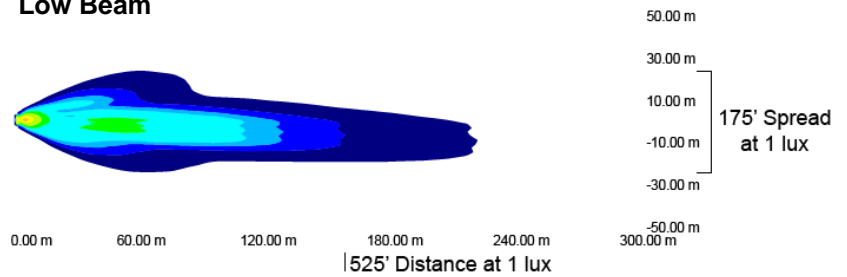

### BEAM PATTERNS

Low Beam

High Beam

### SPECIFICATIONS

WATTAGE	43 W
High Beam LEDs	2x 18 W
Low Beam LEDs	2x 23 W
Effective Lumens	4,210 lm
Raw Lumens	2,910 lm
Voltage	9-32 VDC
Amperage	3.58 A @ 12V
Connector	H4
Weight	0.88 kg
IP Rating	IP68

### DIMENSIONS