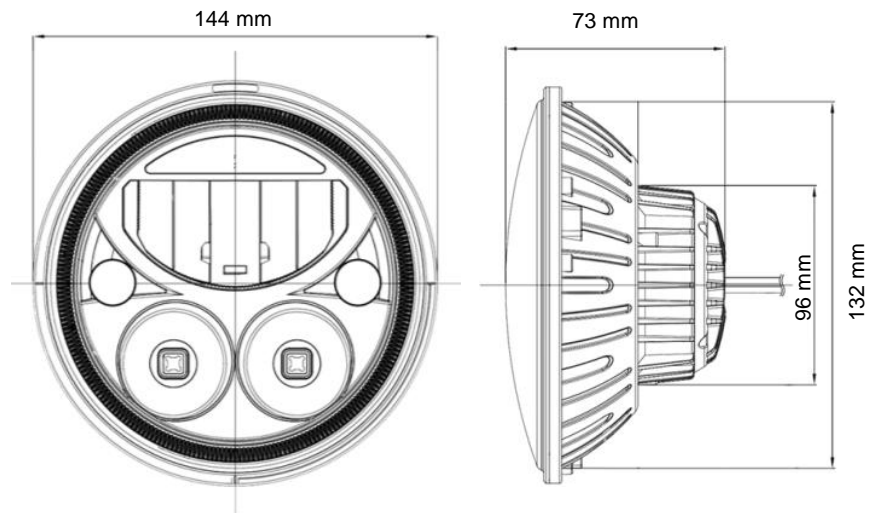

### BEAM PATTERNS

Low Beam

High Beam

### SPECIFICATIONS

WATTAGE	43 W
High Beam LEDs	2x 18 W
Low Beam LEDs	2x 23 W
Effective Lumens	4,210 lm
Raw Lumens	2,910 lm
Voltage	9-32 VDC
Amperage	3.58 A @ 12V
Connector	H4
Weight	0.88 kg
IP Rating	IP68

### DIMENSIONS