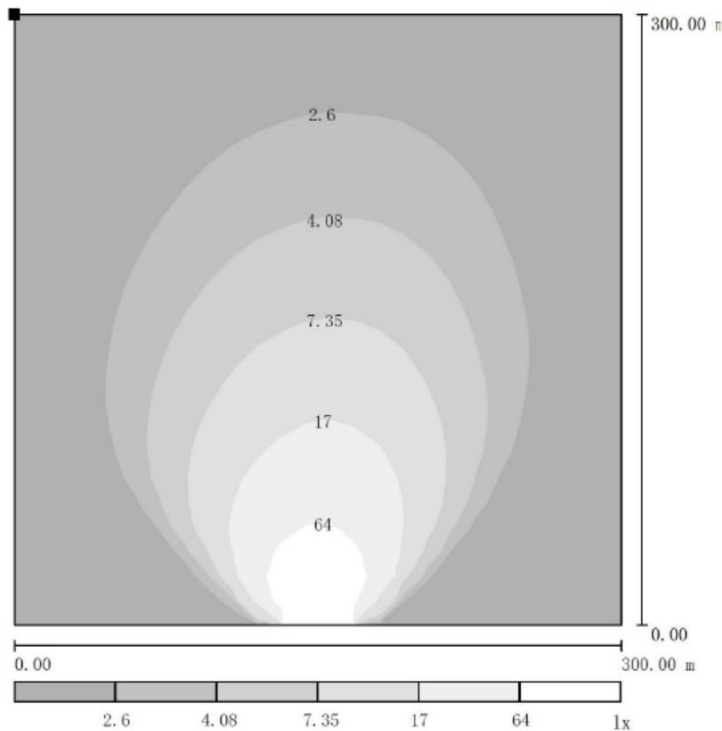

Lighting Area

Merlin Equipment Pte Ltd reserves the right to alter and make changes to specifications without prior notice. Illustrations in this publication may include optional equipment.