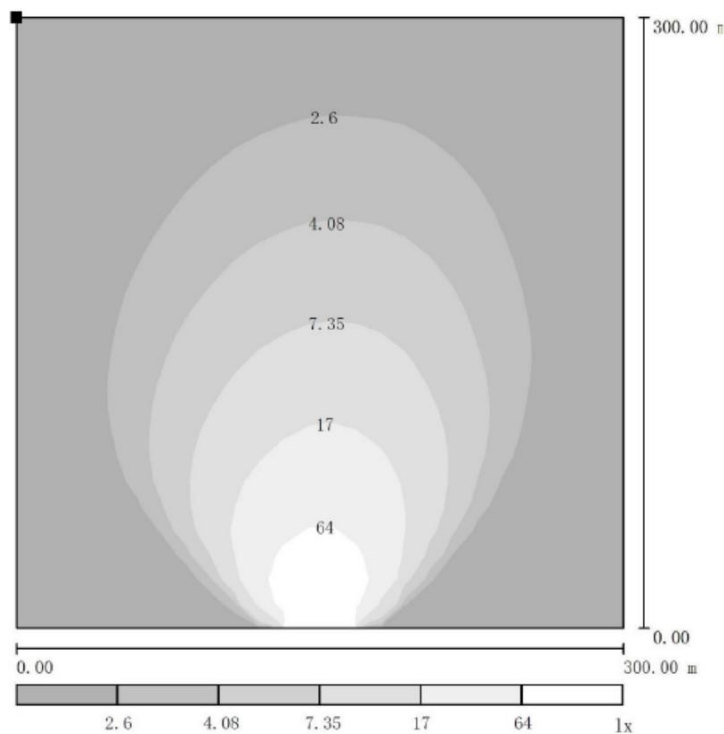

Lighting Area

Merlin Equipment Pte Ltd reserves the right to alter and make changes to specifications without prior notice. Illustrations in this publication may include optional equipment.