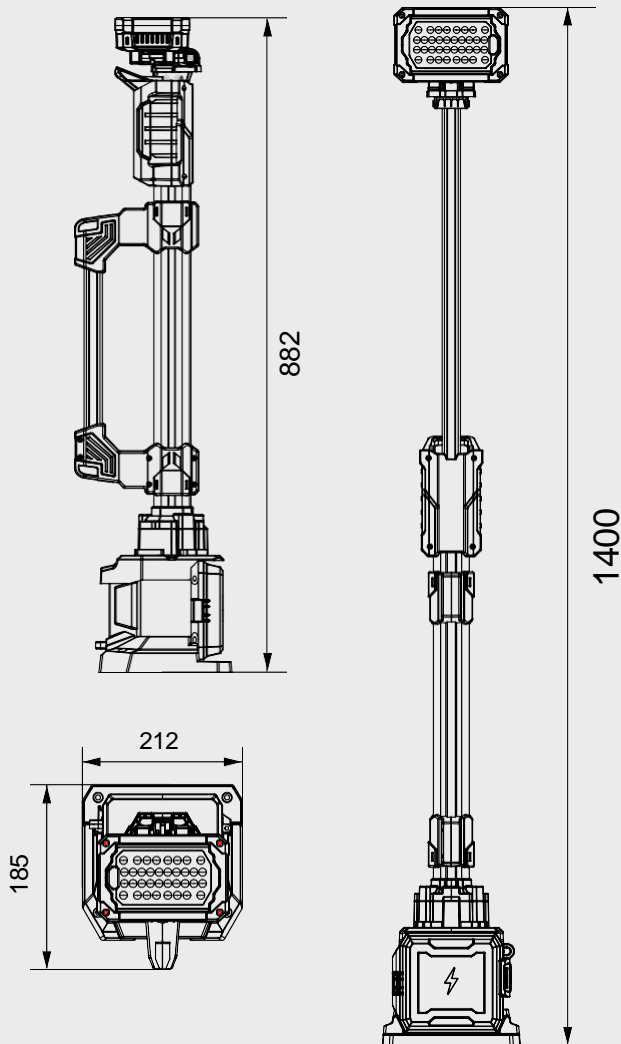

# One person operation

Less than 2.9Kg excluding battery.

1.4m

0.9m

## Size (mm)