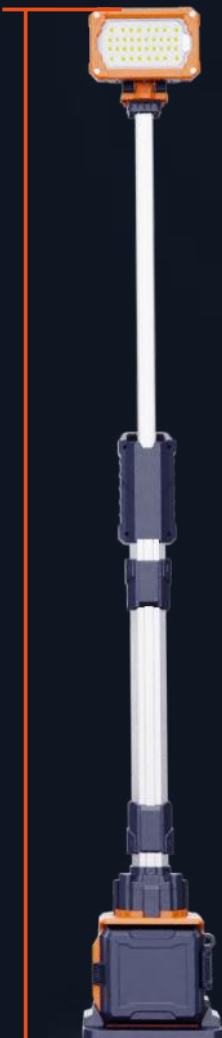

One person operation

Less than 2.9Kg excluding battery.

1.4m