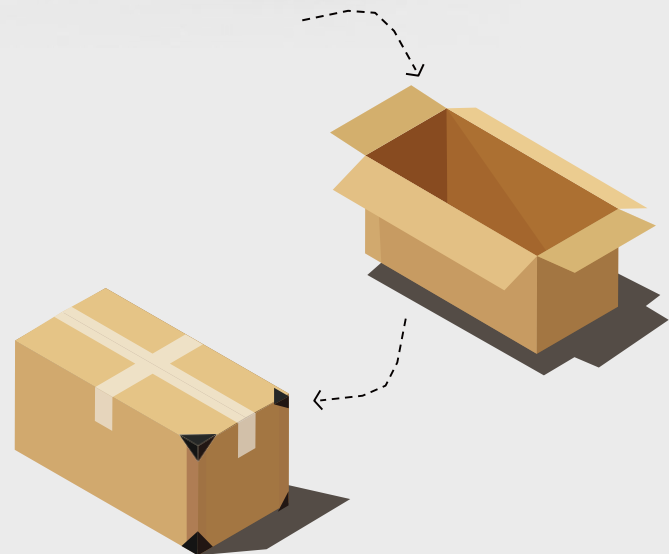

Package

Model	MLGC-TL1
Size of Carton	930x245x260mm
Gross Weight of Carton	6.5kg
PCS/Carton	1