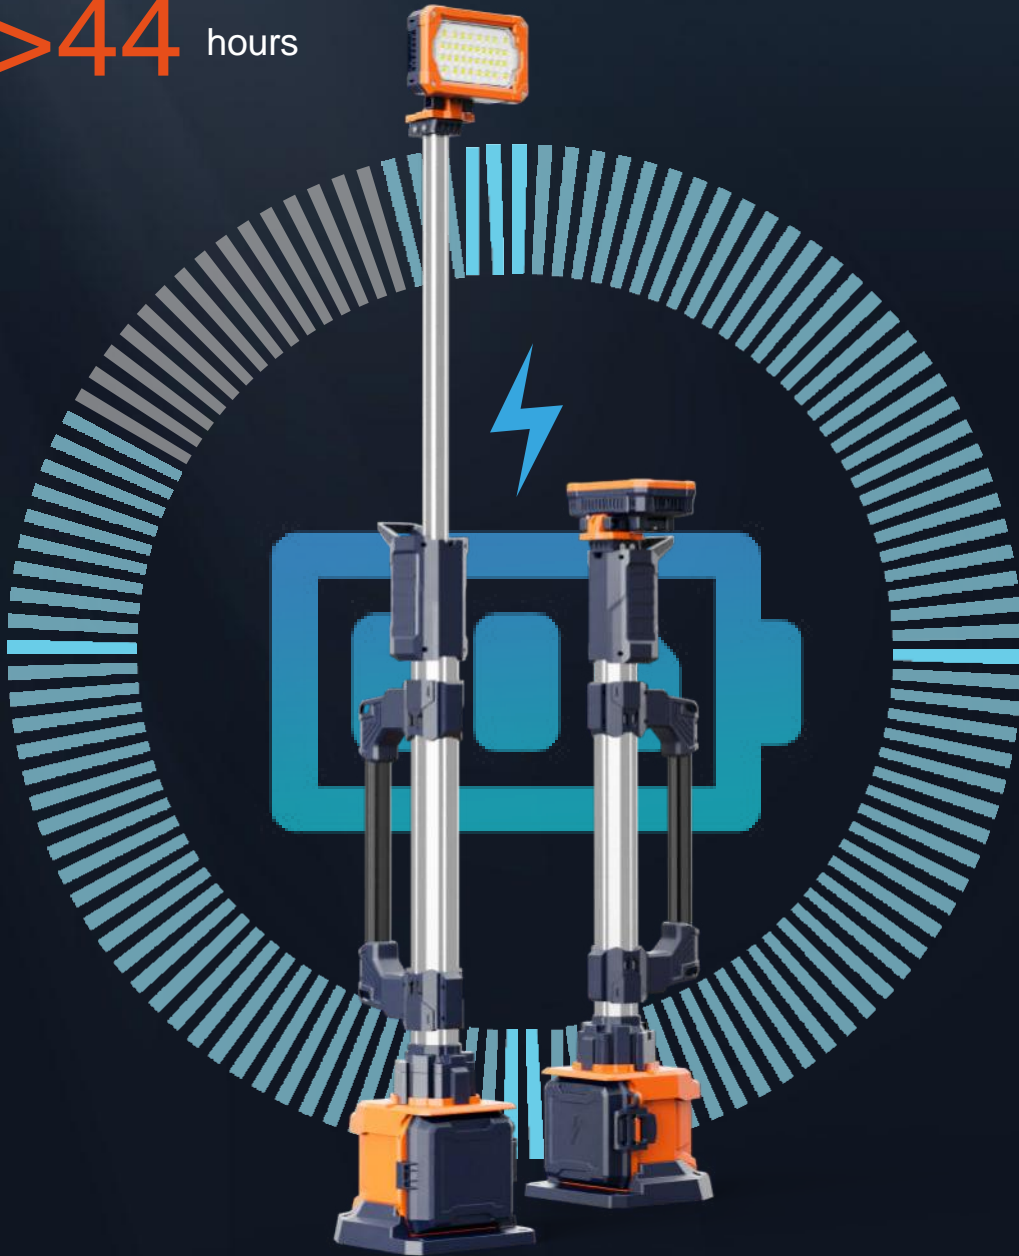

Ultra-long Working Hours (MLGC-BP2)

Standard mode **>8** hours

Eco mode **>44** hours

2 types of battery packs with different capacities are available.

MLGC-BP1

Typical working hours 22+ hours
on Eco mode.

MLGC-BP2

Doubled typical working hours to
44 hours