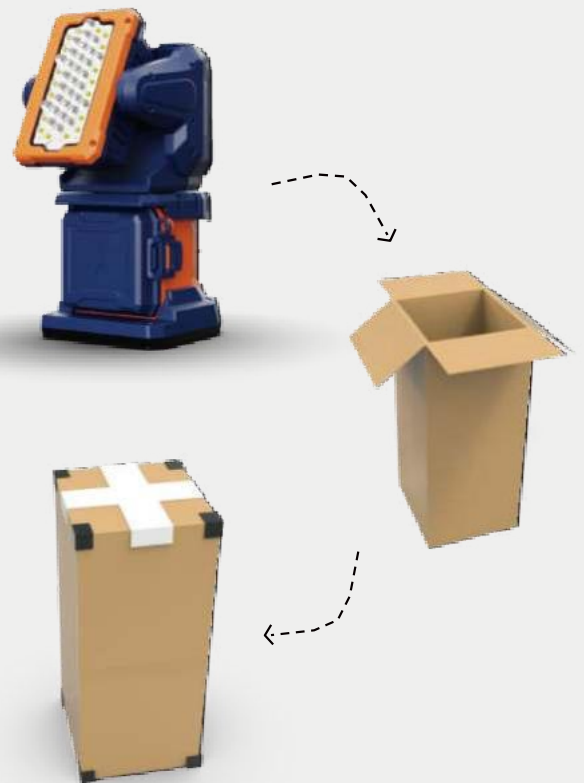

Package

Mode	Size of Carton	Gross Weight of Carton	PCS/Carton
MLGC-PT2	330x275x460mm	7KG±5%	1

MERLIN EQUIPMENT PTE LTD

69B Tuas Bay Drive, Singapore 636827

Tel: +65 6863 1753

Email: sales@merlinequip.com