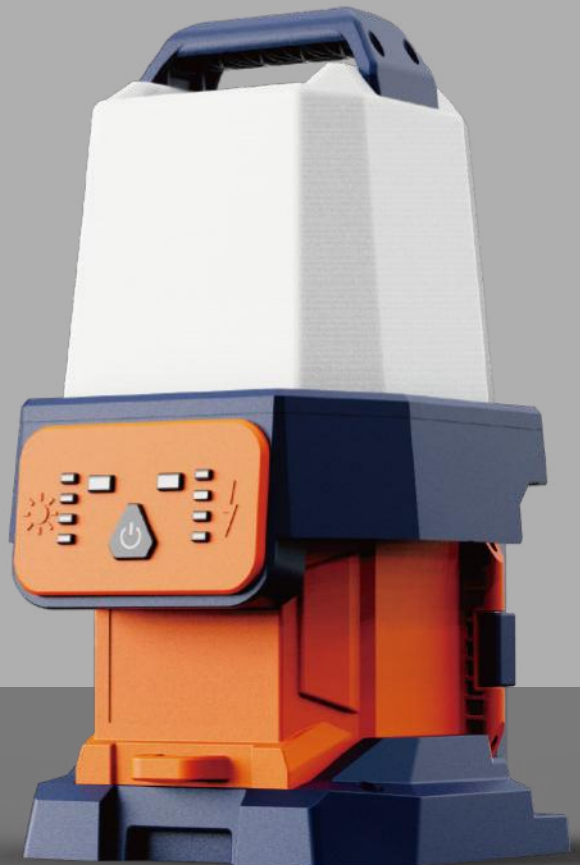

# MERLIN<sup>®</sup>

## Portable Site Light

# UP TO 6000LM

Turbo	6,000LM
Standard	3,500LM
Balanced	2,200LM
Eco	600LM

IK10

Dimmable

360° Lighting

Light-weight

Long Working Hour

Placed on any surface or hung up to provide continuous lighting for complex environments.

**2KG**

Ultra-lightweight and capable of carrying multiple at once.