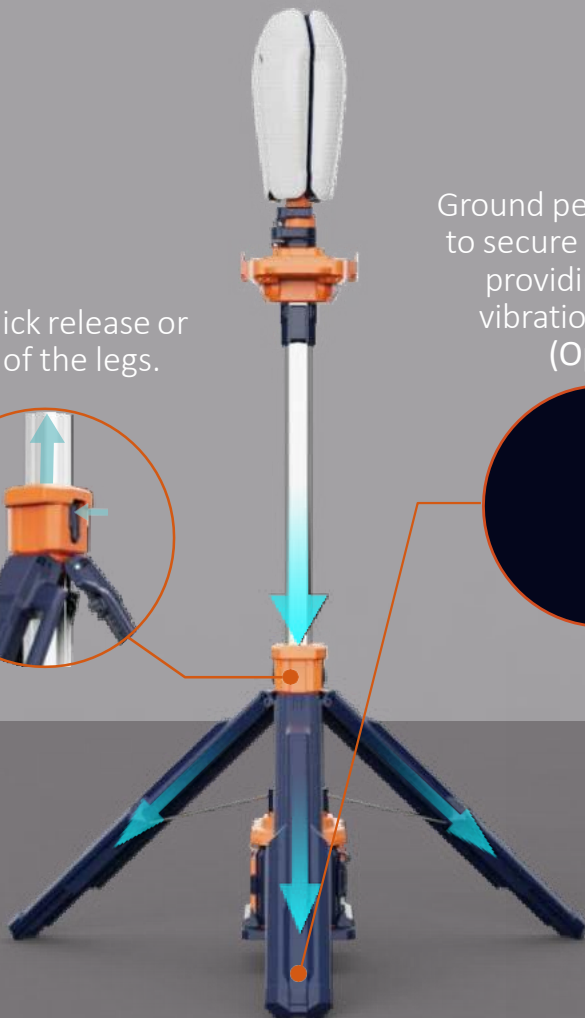

### Petal Light Tower

# HIGHER, BRIGHTER, MORE STABLE

10-second rapid expansion, easy adjustment  
of four lighting angles.

Original petal-shaped adjustable  
head offers 360-degree wide-angle  
illumination, from all directions to  
directly below the light.

One-click release or  
lock of the legs.

Ground pegs are available  
to secure the light tower,  
providing wind and  
vibration resistance.  
(Optional)