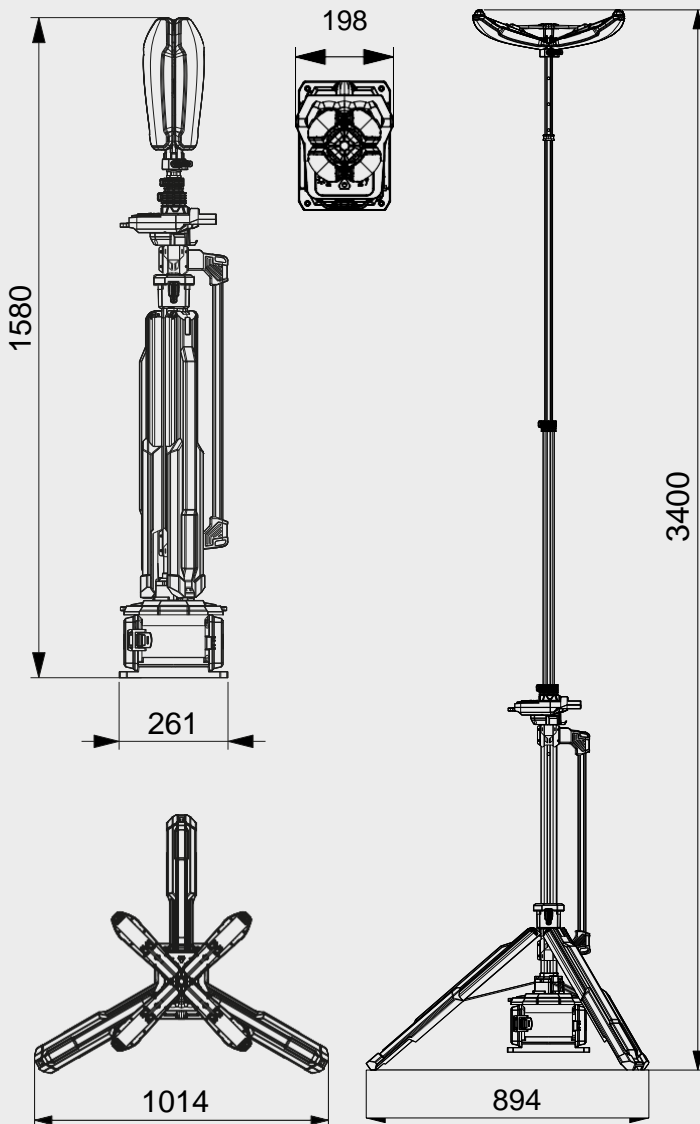

## Designed for single-person operation

Easy to grip and move,  
weight 8.8 kg excluding battery pack.

1.58m

3.4m

# Specifications

## MLGC-PL3

Height	1.58m~3.4m
Weight	8.8Kg (Fitting only)
Power Supply	BP series battery pack / AC 100-277V
Lumens	0 - 14,000Lm
Run Times	> 13 hours (Standard mode, MLGC-BP2 x2)
IP Grade	IP66
Output(USB)	5V 2A (2 Dock)

## Size (mm)