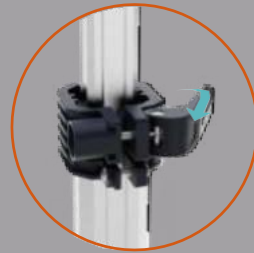

# HIGHER, BRIGHTER, MORE STABLE

10-second rapid expansion, easy adjustment  
of four lighting angles.

Original petal-shaped adjustable  
head offers 360-degree wide-angle  
illumination, from all directions to  
directly below the light.

One-click release or  
lock of the legs.

Ground pegs are available  
to secure the light tower,  
providing wind and  
vibration resistance.  
(Optional)