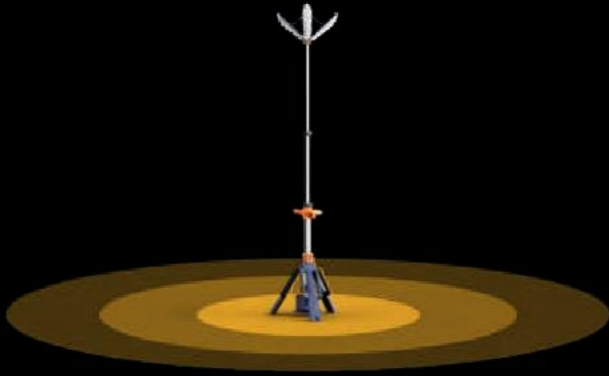

One-click release or  
lock of the legs.

Ground pegs are available  
to secure the light tower,  
providing wind and  
vibration resistance.  
(Optional)

# LOWER CENTER OF GRAVITY, GREATER STABILITY

---

Ultra-low center of gravity combined with extended legs effortlessly handles strong winds.

MLGC-BP1 x2

MLGC-BP2 x2

Typical working hours 36+ hours on MLGC-PL3 Eco mode.

Doubled typical working hours to 71+ hours.

Uniform and non-glaring 360-degree illumination, leaving no dark spots.

- Lighting Area 2200 m<sup>2</sup>