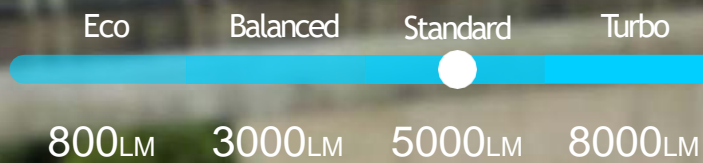

MLGC-BP1 x2

MLGC-BP2 x2

Typical working hours 36+ hours on MLGC-PL3 Eco mode.

Doubled typical working hours to 71+ hours.

Uniform and non-glaring 360-degree illumination, leaving no dark spots.

- Lighting Area 2200 m<sup>2</sup>

AC Powered

Up To **14,000** LM

Battery-powered

Up To **8,000** LM

Stepless Dimmable (AC Powered)

4 levels of Brightness (Battery Powered)

Construction

Maintenance