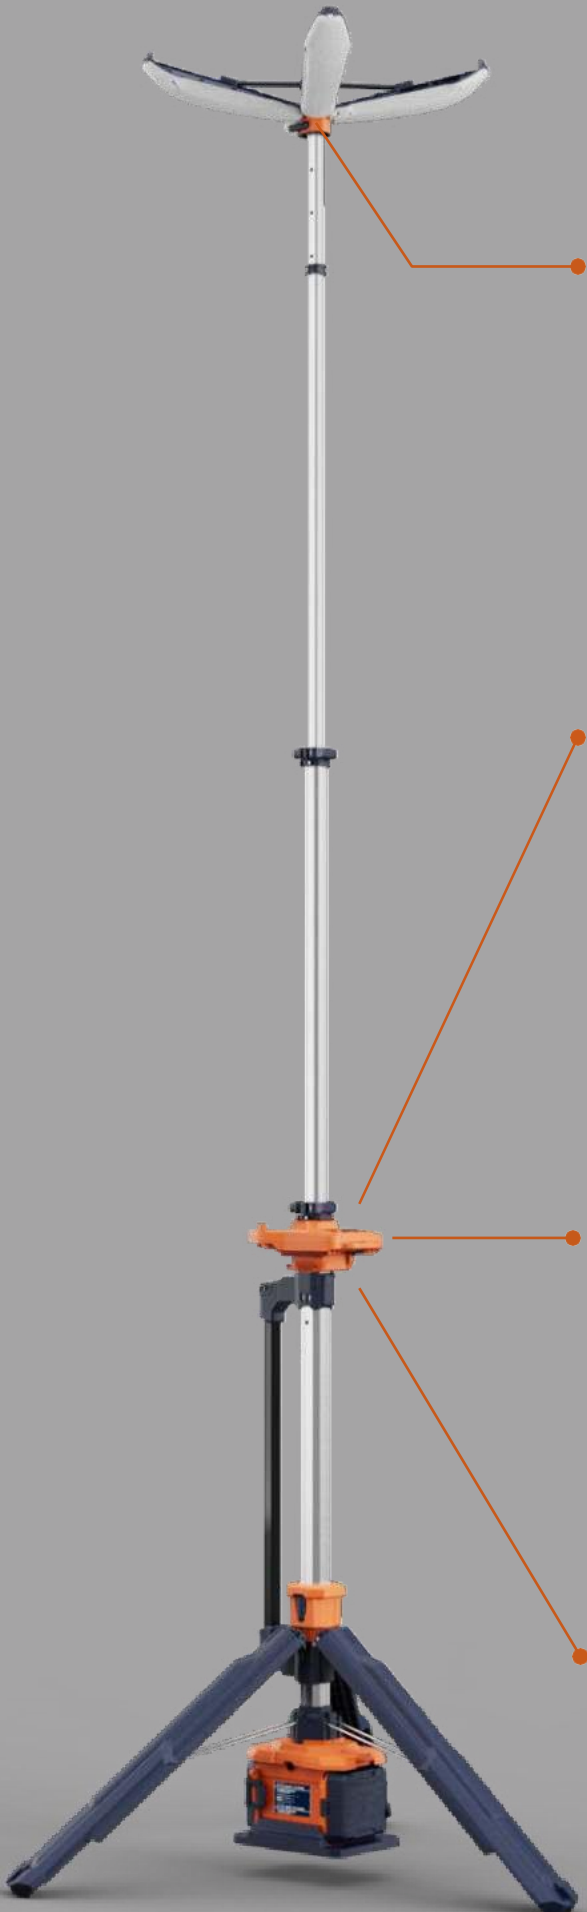

### Petal Light Tower

# HIGHER, BRIGHTER, MORE STABLE

10-second rapid expansion, easy adjustment  
of four lighting angles.

Original petal-shaped adjustable  
head offers 360-degree wide-angle  
illumination, from all directions to  
directly below the light.

One-click release or  
lock of the legs.

Ground pegs are available  
to secure the light tower,  
providing wind and  
vibration resistance.  
(Optional)

## 360° Lighting.

Biomimetic petal-inspired design for lightweight spherical/hemispherical lighting product.