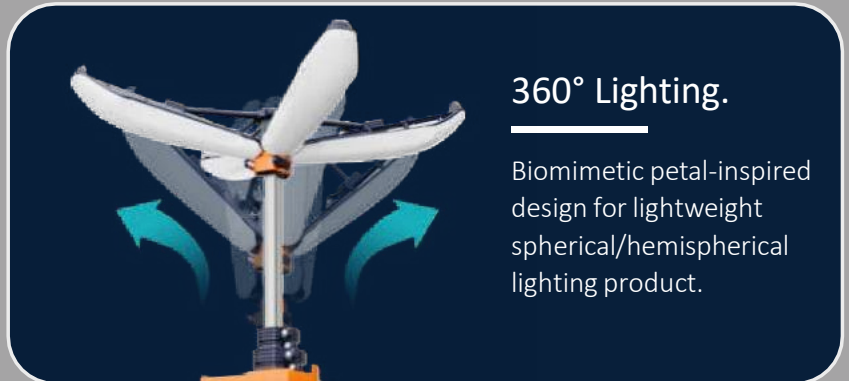

HUMANIZED DESIGN HIDDEN IN THE DETAILS

360° Lighting.

Biomimetic petal-inspired design for lightweight spherical/hemispherical lighting product.