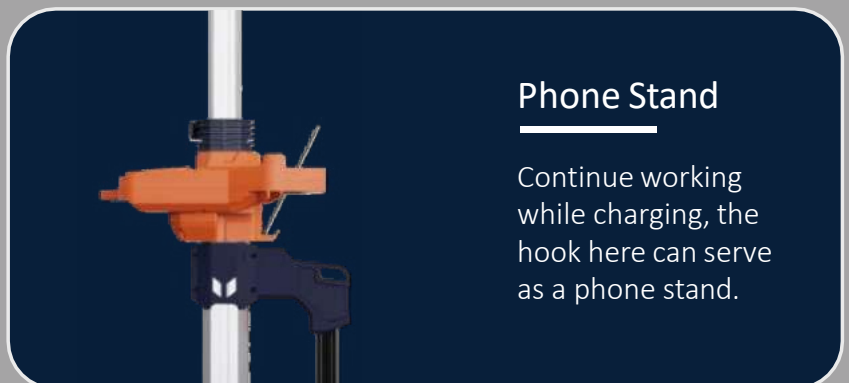

Phone Stand

Continue working while charging, the hook here can serve as a phone stand.