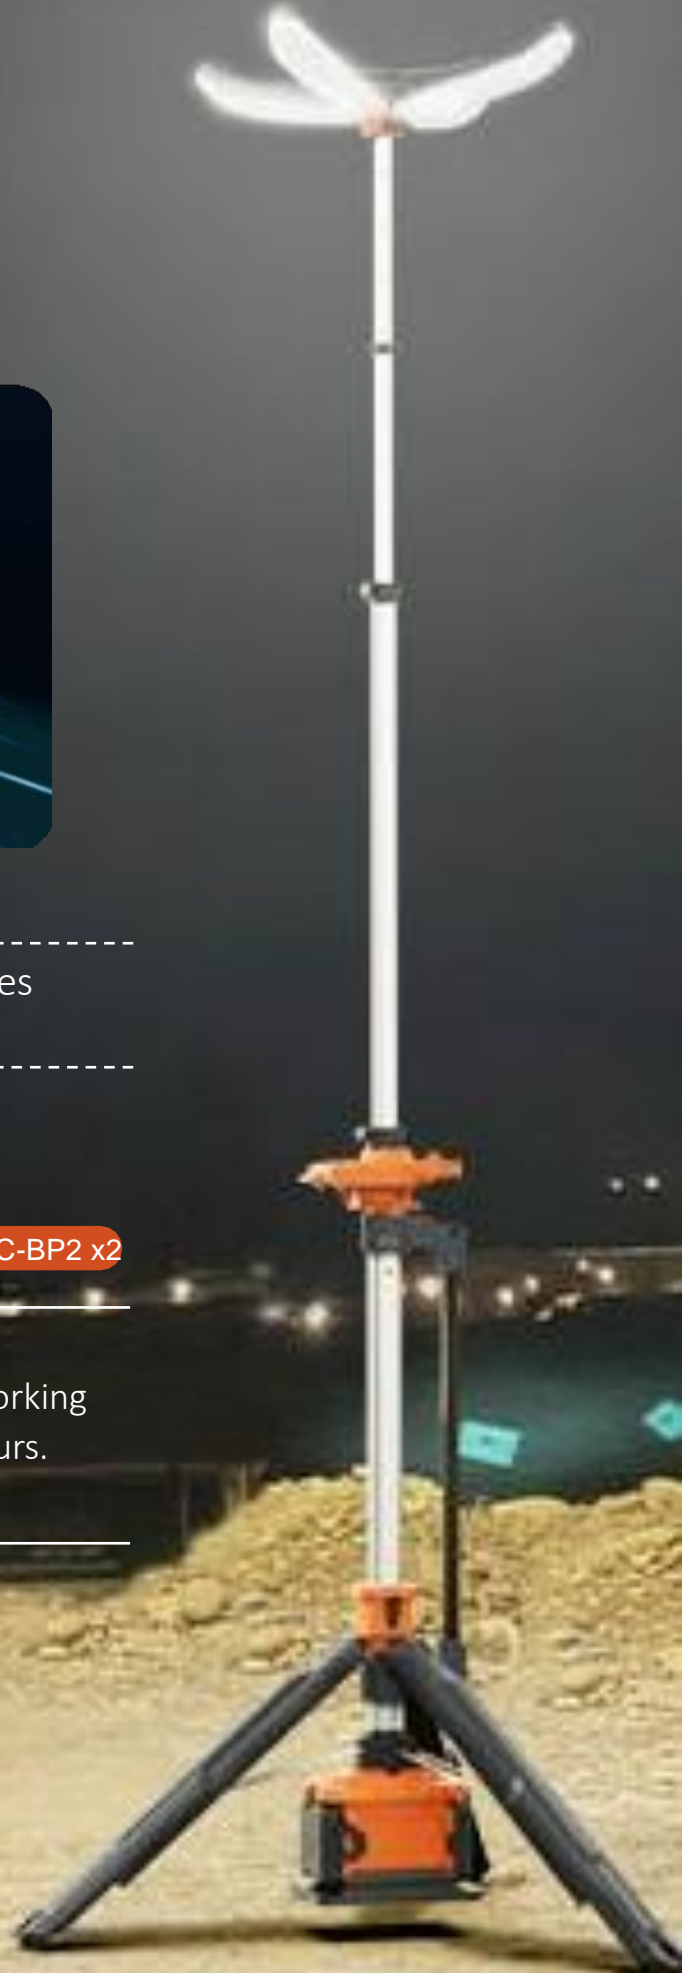

2 types of battery packs with different capacities have same contact slot.

MLGC-BP2 x2

Typical working hours 36+ hours on MLGC-PL3 Eco mode.

Doubled typical working hours to 71+ hours.