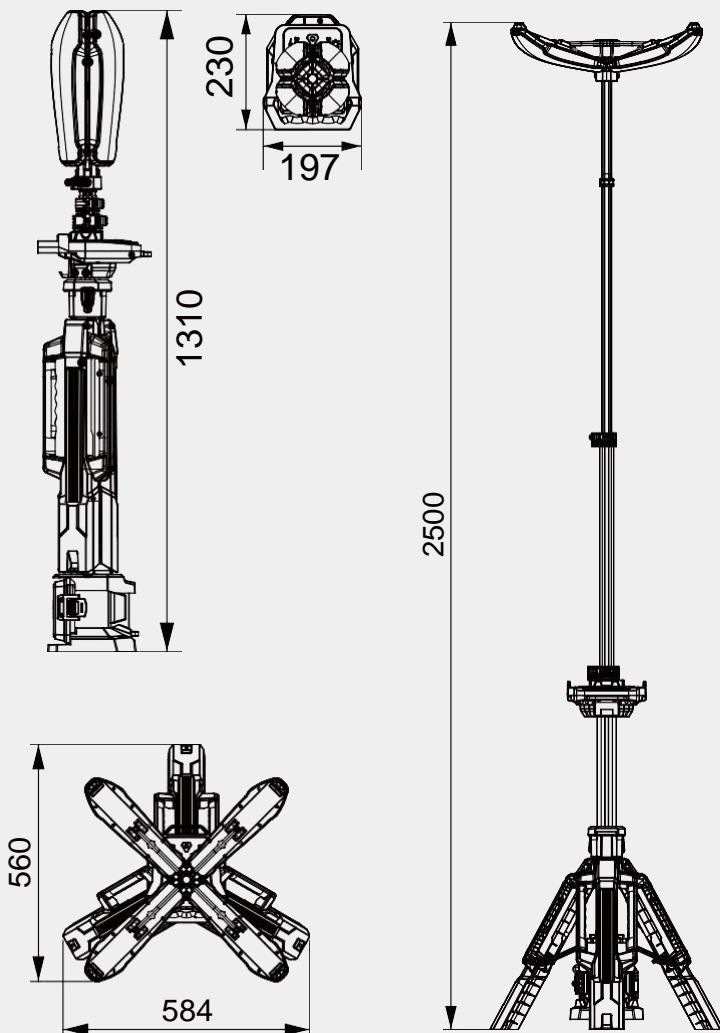

Specifications

MLGC-PL2

Hight	1.3m~2.5m
Weight	6.5Kg (Fitting only)
Power Supply	BD series battery pack / AC 100-277V
Lumens	0 - 12,000Lm
Run Times	> 8 hours (Standard mode, MLGC-BP2)
IP Grade	IP66
Output(USB)	5V 2A (2 Dock)

Size (mm)

Package

Model	MLGC-PL2
Size of Carton	138x27x33cm
Gross Weight of Carton	8.3KG±5%
PCS/Carton	1

MERLIN EQUIPMENT PTE LTD

69B Tuas Bay Drive, Singapore 636827

Tel: +65 6863 1753

Email: sales@merlinequip.com