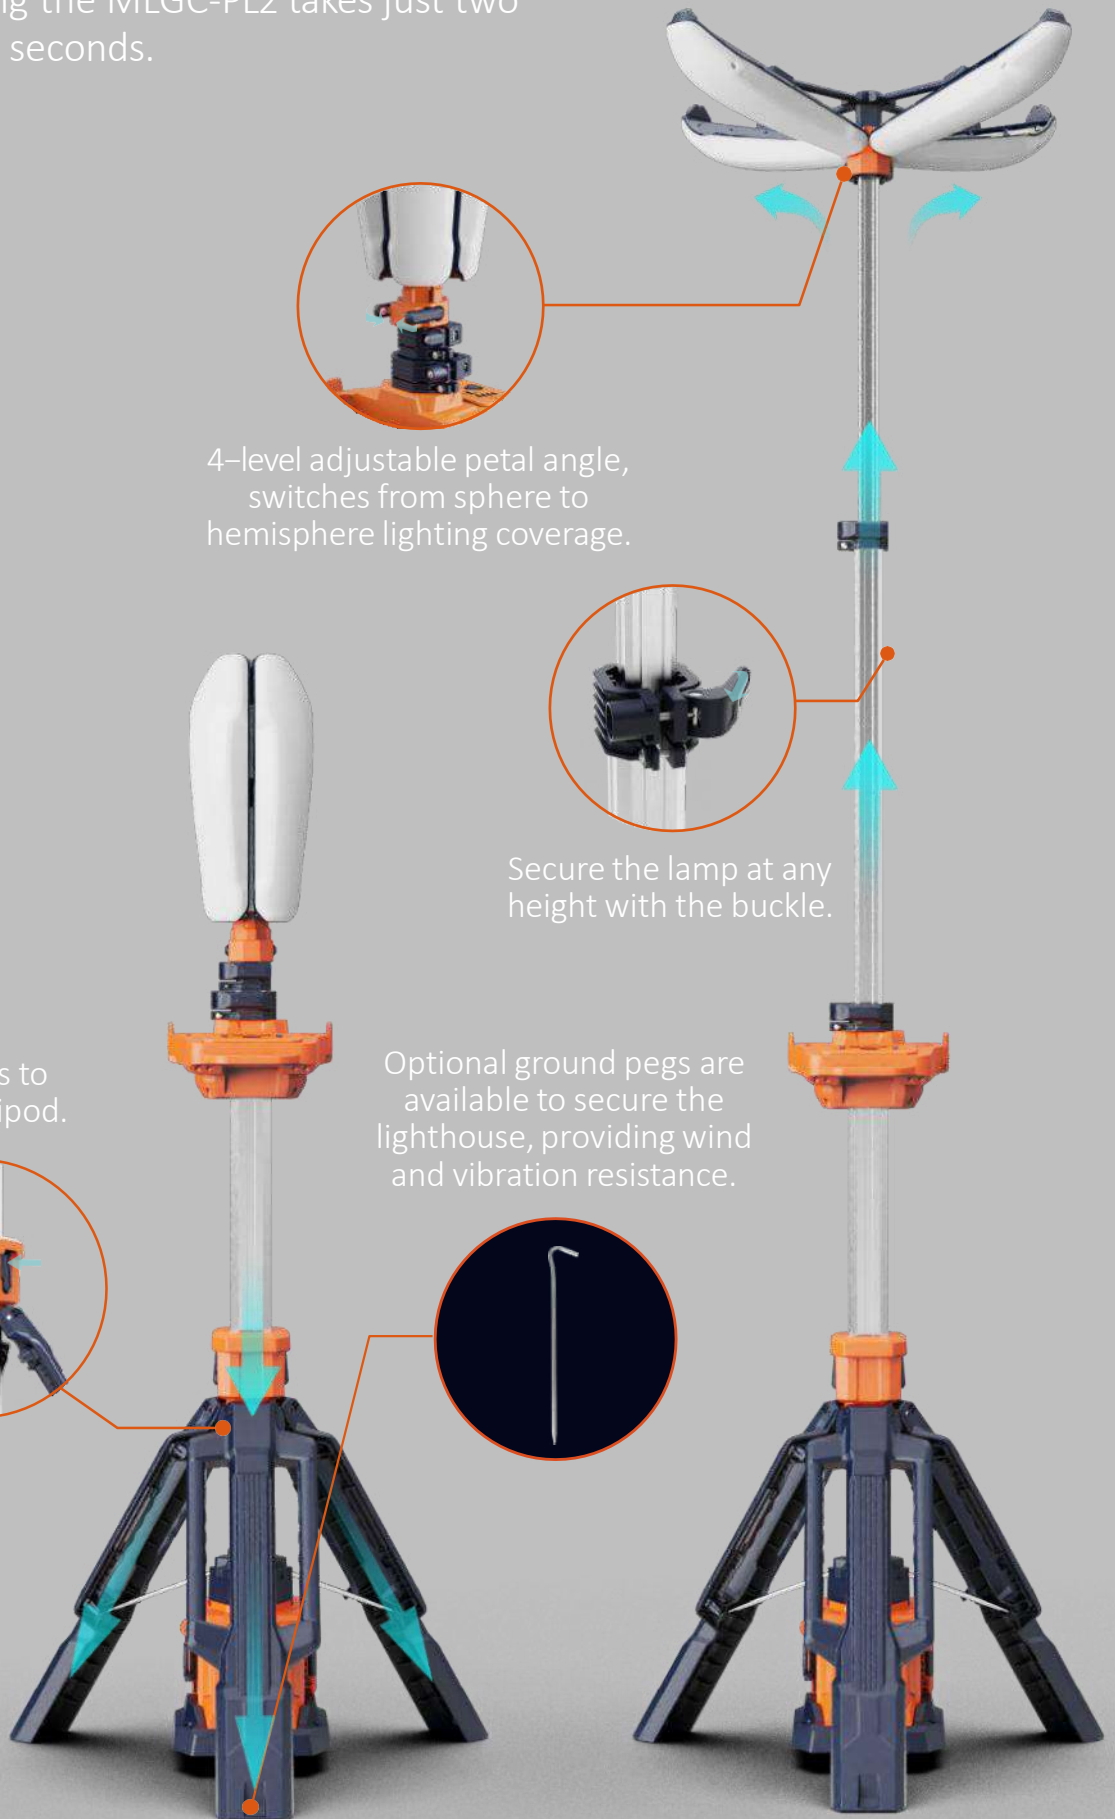

MERLIN[®]

MLGC-PL2

Deployable portable lighting in one bespoke robust package.

Portable
Petal-like
Tripod Light

LIGHTER, BRIGHTER, FASTER DEPLOYMENT

Unfolding or folding the MLGC-PL2 takes just two steps, in under 10 seconds.

4-level adjustable petal angle,
switches from sphere to
hemisphere lighting coverage.

Secure the lamp at any
height with the buckle.

One keys to
release tripod.

Optional ground pegs are
available to secure the
lighthouse, providing wind
and vibration resistance.

HUMANIZED DESIGN HIDDEN IN THE DETAILS

360° Lighting.

Biomimetic petal-inspired design for lightweight spherical/hemispherical lighting product.

USB Output

Dual rainproof USB outputs for charging two devices at once, rain or shine.

Phone Stand

Continue working while charging, the hook here can serve as a phone stand.

Stepless Dimming

Plug the driver into the rainproof port to unlock maximum brightness and stepless dimming.

Standard Mode Up To 8+ Hours