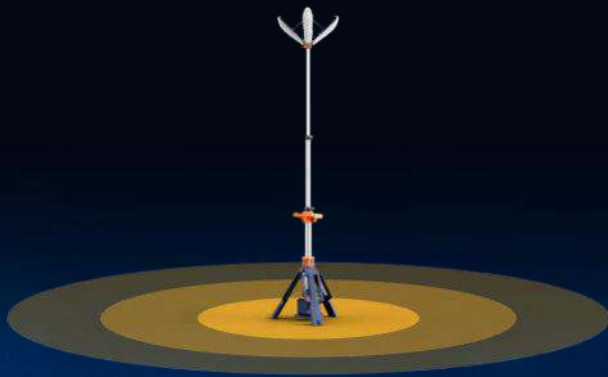

Uniform illumination with 360-degree coverage and no dead angles

- Lighting Area 1100 m²