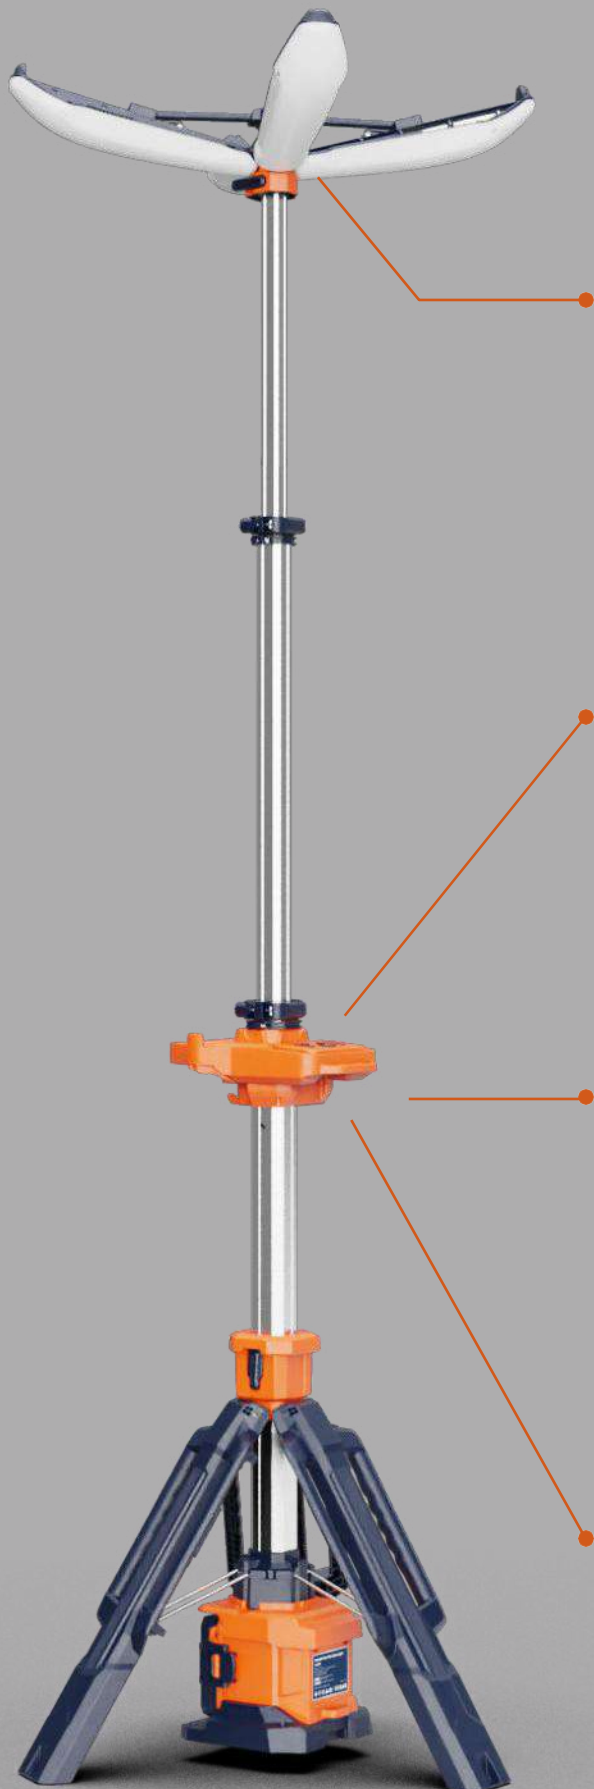

MERLIN[®]

MLGC-PL2

Deployable portable lighting in one bespoke robust package.

Portable
Petal-like
Tripod Light

LIGHTER, BRIGHTER, FASTER DEPLOYMENT

Unfolding or folding the MLGC-PL2 takes just two steps, in under 10 seconds.

4-level adjustable petal angle,
switches from sphere to
hemisphere lighting coverage.

Secure the lamp at any
height with the buckle.

One keys to
release tripod.

Optional ground pegs are
available to secure the
lighthouse, providing wind
and vibration resistance.

HUMANIZED DESIGN HIDDEN IN THE DETAILS

360° Lighting.

Biomimetic petal-inspired design for lightweight spherical/hemispherical lighting product.

USB Output

Dual rainproof USB outputs for charging two devices at once, rain or shine.

Phone Stand

Continue working while charging, the hook here can serve as a phone stand.

Stepless Dimming

Plug the driver into the rainproof port to unlock maximum brightness and stepless dimming.

Standard Mode Up To 8+ Hours